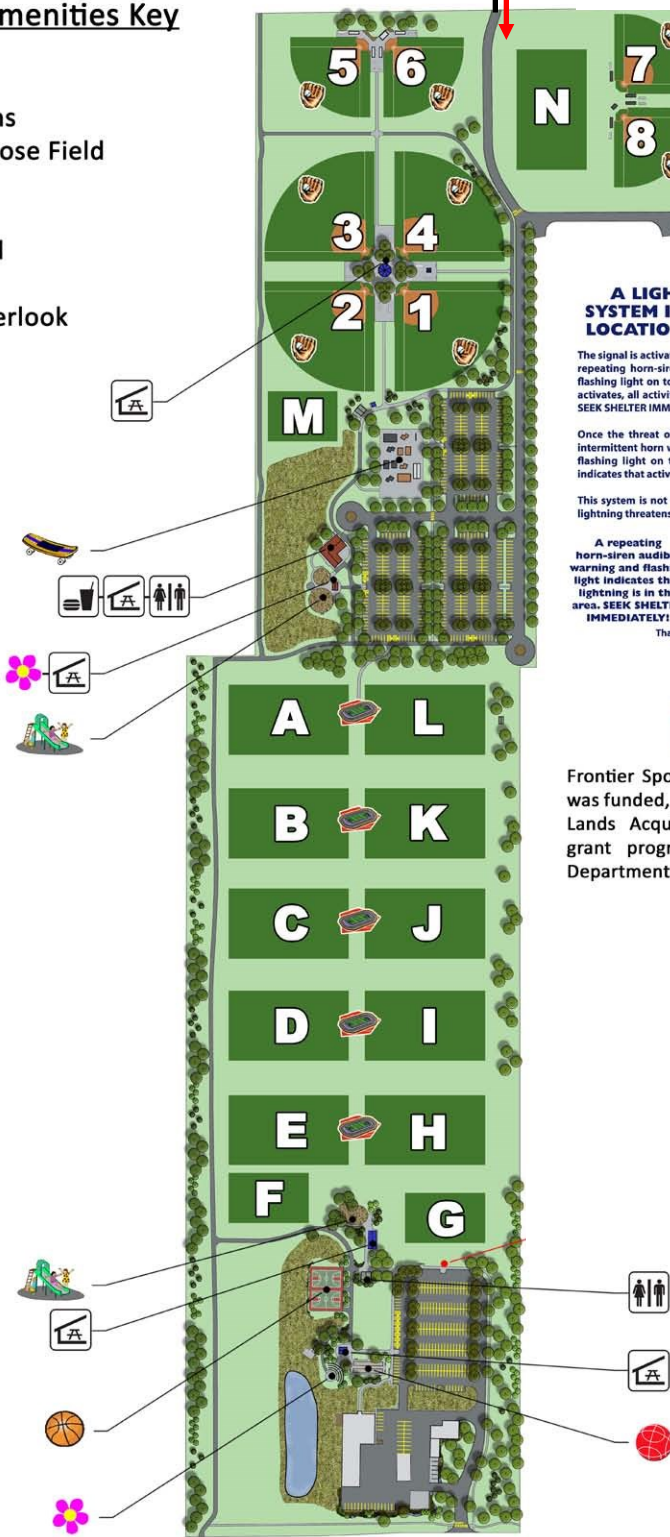

Frontier Park
3380 Cedar Glade Rd.
Naperville, IL 60564

IL Rt. 59

LaCrosse Ln.

Cedar Glade Dr.

LaCrosse Ln.

Cedar Glade Dr.

95th St.

Book Rd.

Recreation Amenities Key

- Restrooms
- Shelter
- Concessions
- Multi-Purpose Field
- Softball
- Basketball
- Playground
- Skate Park
- Nature Overlook
- Bocce Ball

A LIGHTNING WARNING SYSTEM IS INSTALLED AT THIS LOCATION FOR YOUR SAFETY

REMEMBER:

Thank you for your cooperation.

Frontier Sports Complex development was funded, in part, by the Open Space Lands Acquisition and Development grant program through the Illinois Department of Natural Resources.