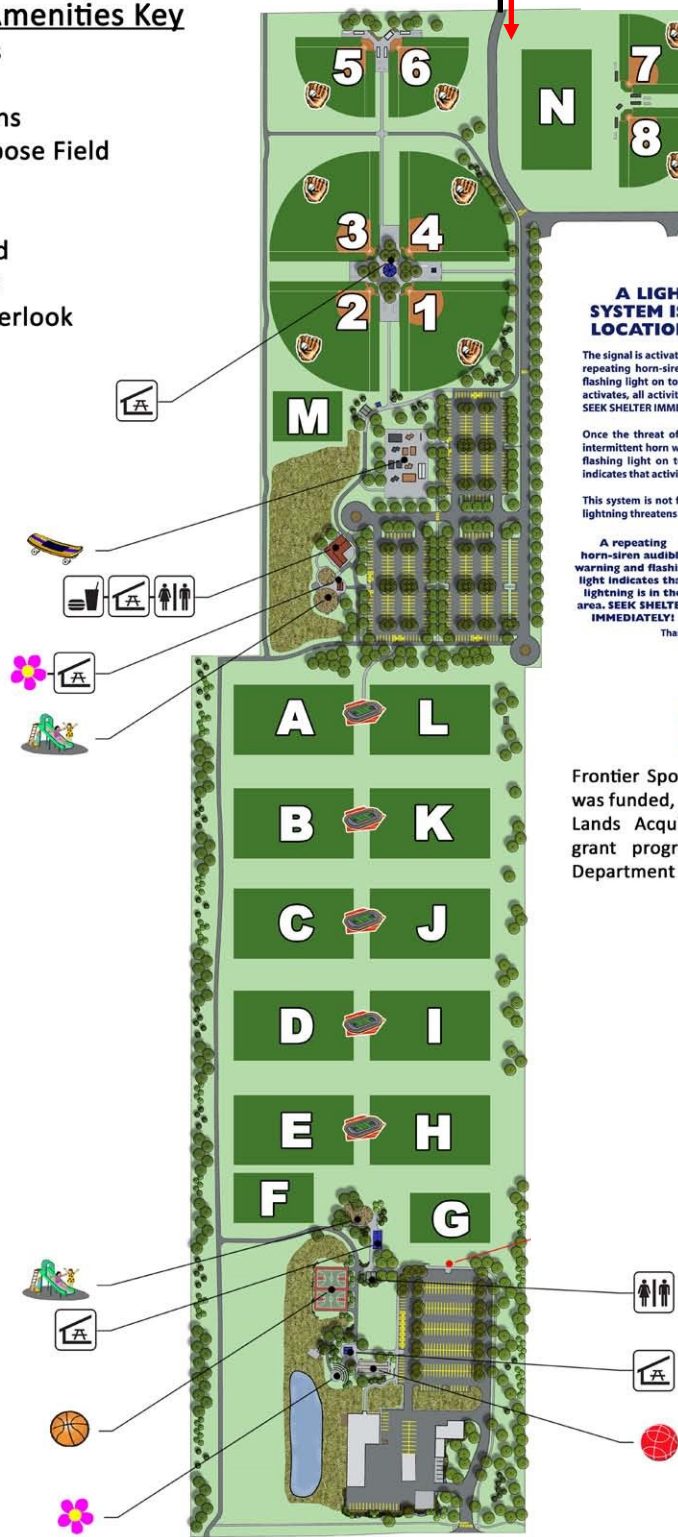

Frontier Park
3380 Cedar Glade Rd.
Naperville, IL 60564

IL Rt. 59

LaCrosse Ln.

Cedar Glade Dr.

LaCrosse Ln.

Cedar Glade Dr.

95th St.

Book Rd.

Recreation Amenities Key

- Restrooms
- Shelter
- Concessions
- Multi-Purpose Field
- Softball
- Basketball
- Playground
- Skate Park
- Nature Overlook
- Bocce Ball

A LIGHTNING WARNING SYSTEM IS INSTALLED AT THIS LOCATION FOR YOUR SAFETY

REMEMBER:

Thank you for your cooperation.

Frontier Sports Complex development was funded, in part, by the Open Space Lands Acquisition and Development grant program through the Illinois Department of Natural Resources.